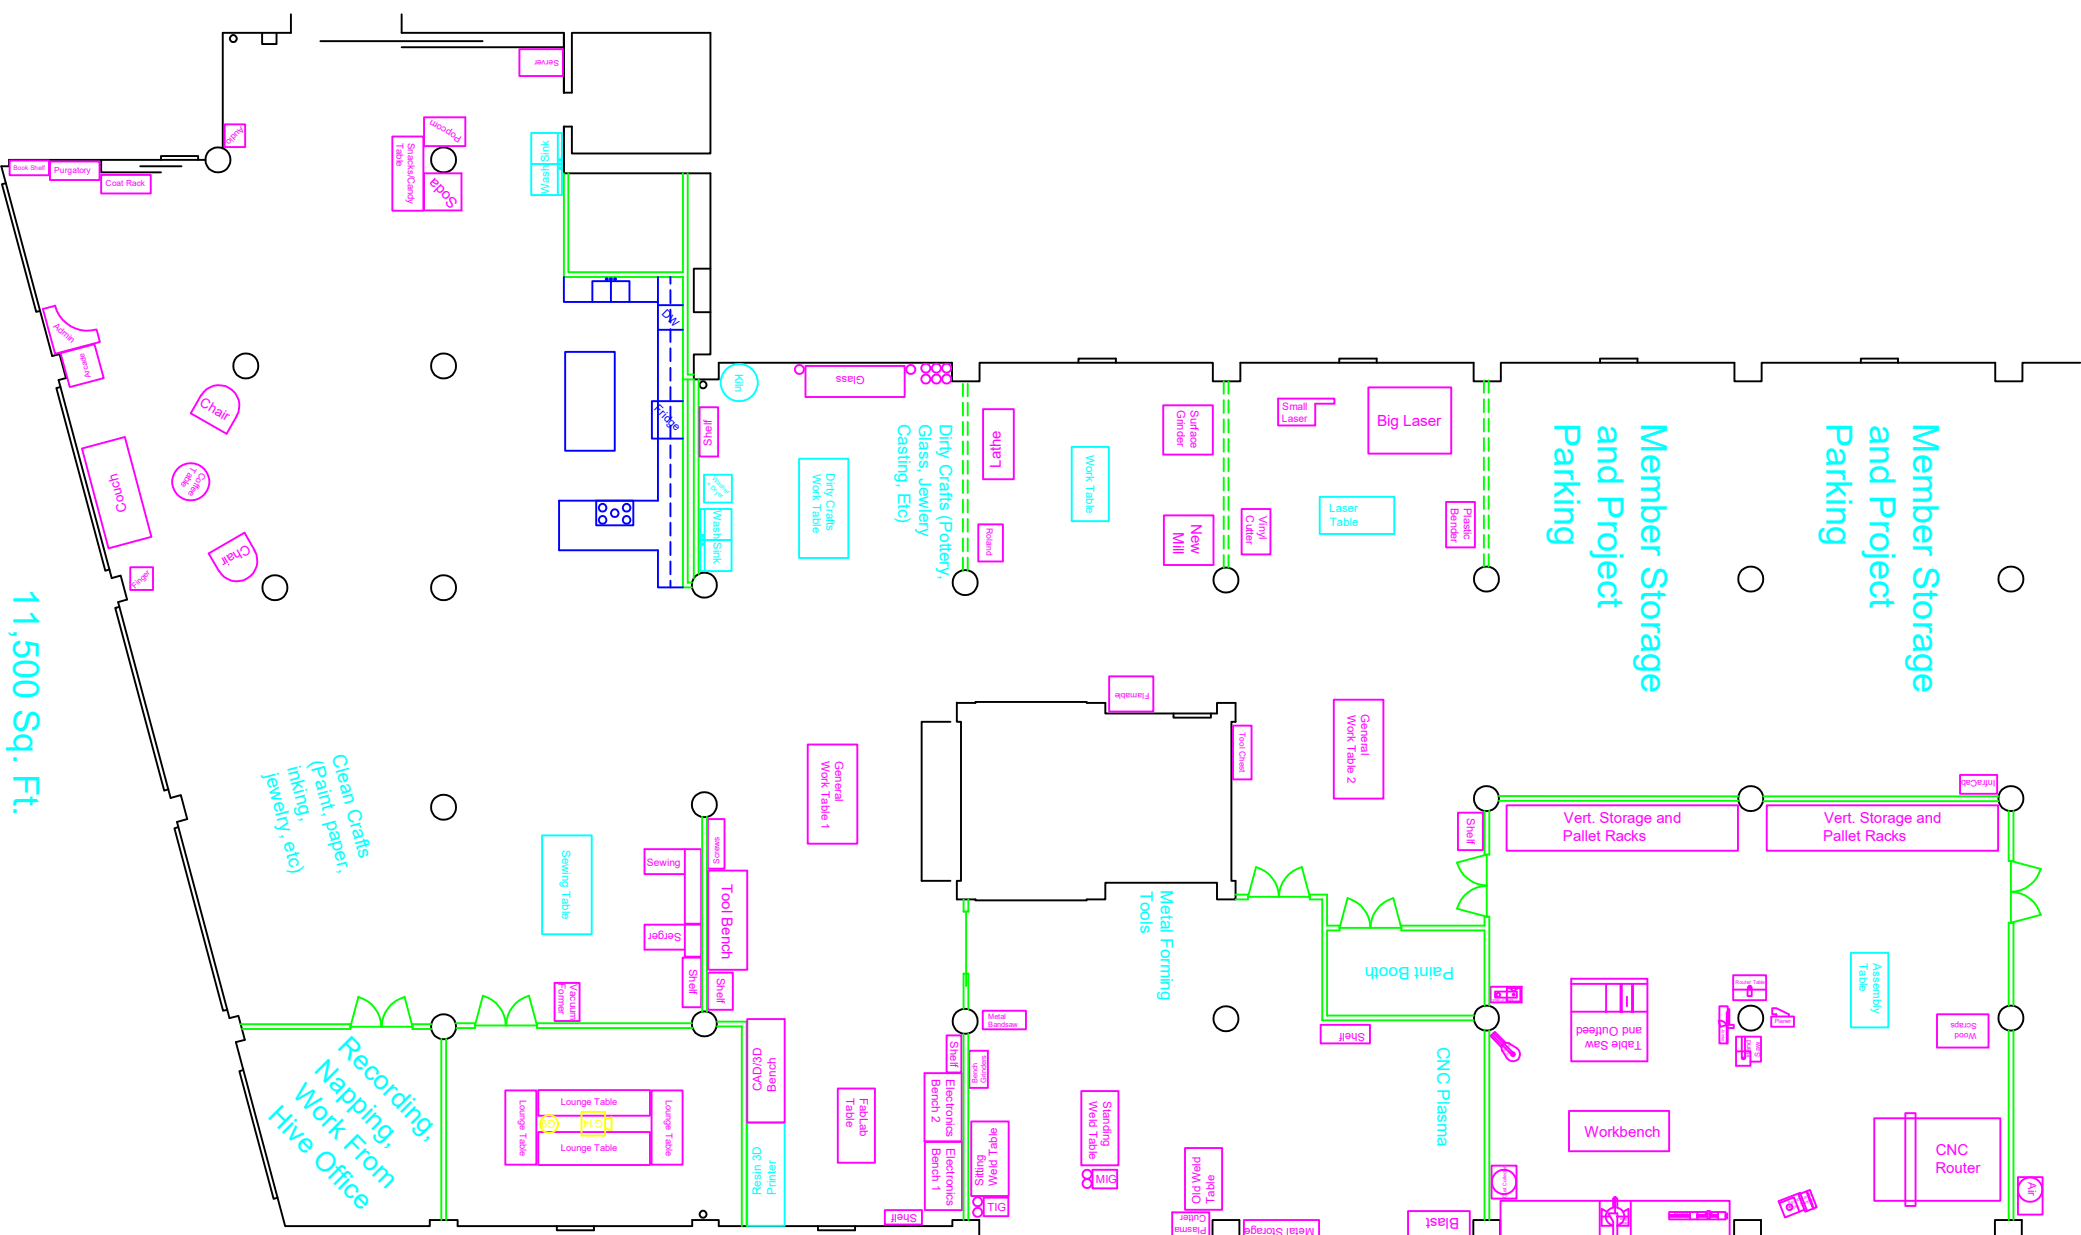

7000 Sq. Ft.

11,500 Sq. Ft.

Recording, Napping, Work From Hive Office

Clean Crafts (Paint, paper, inking, jewelry, etc)