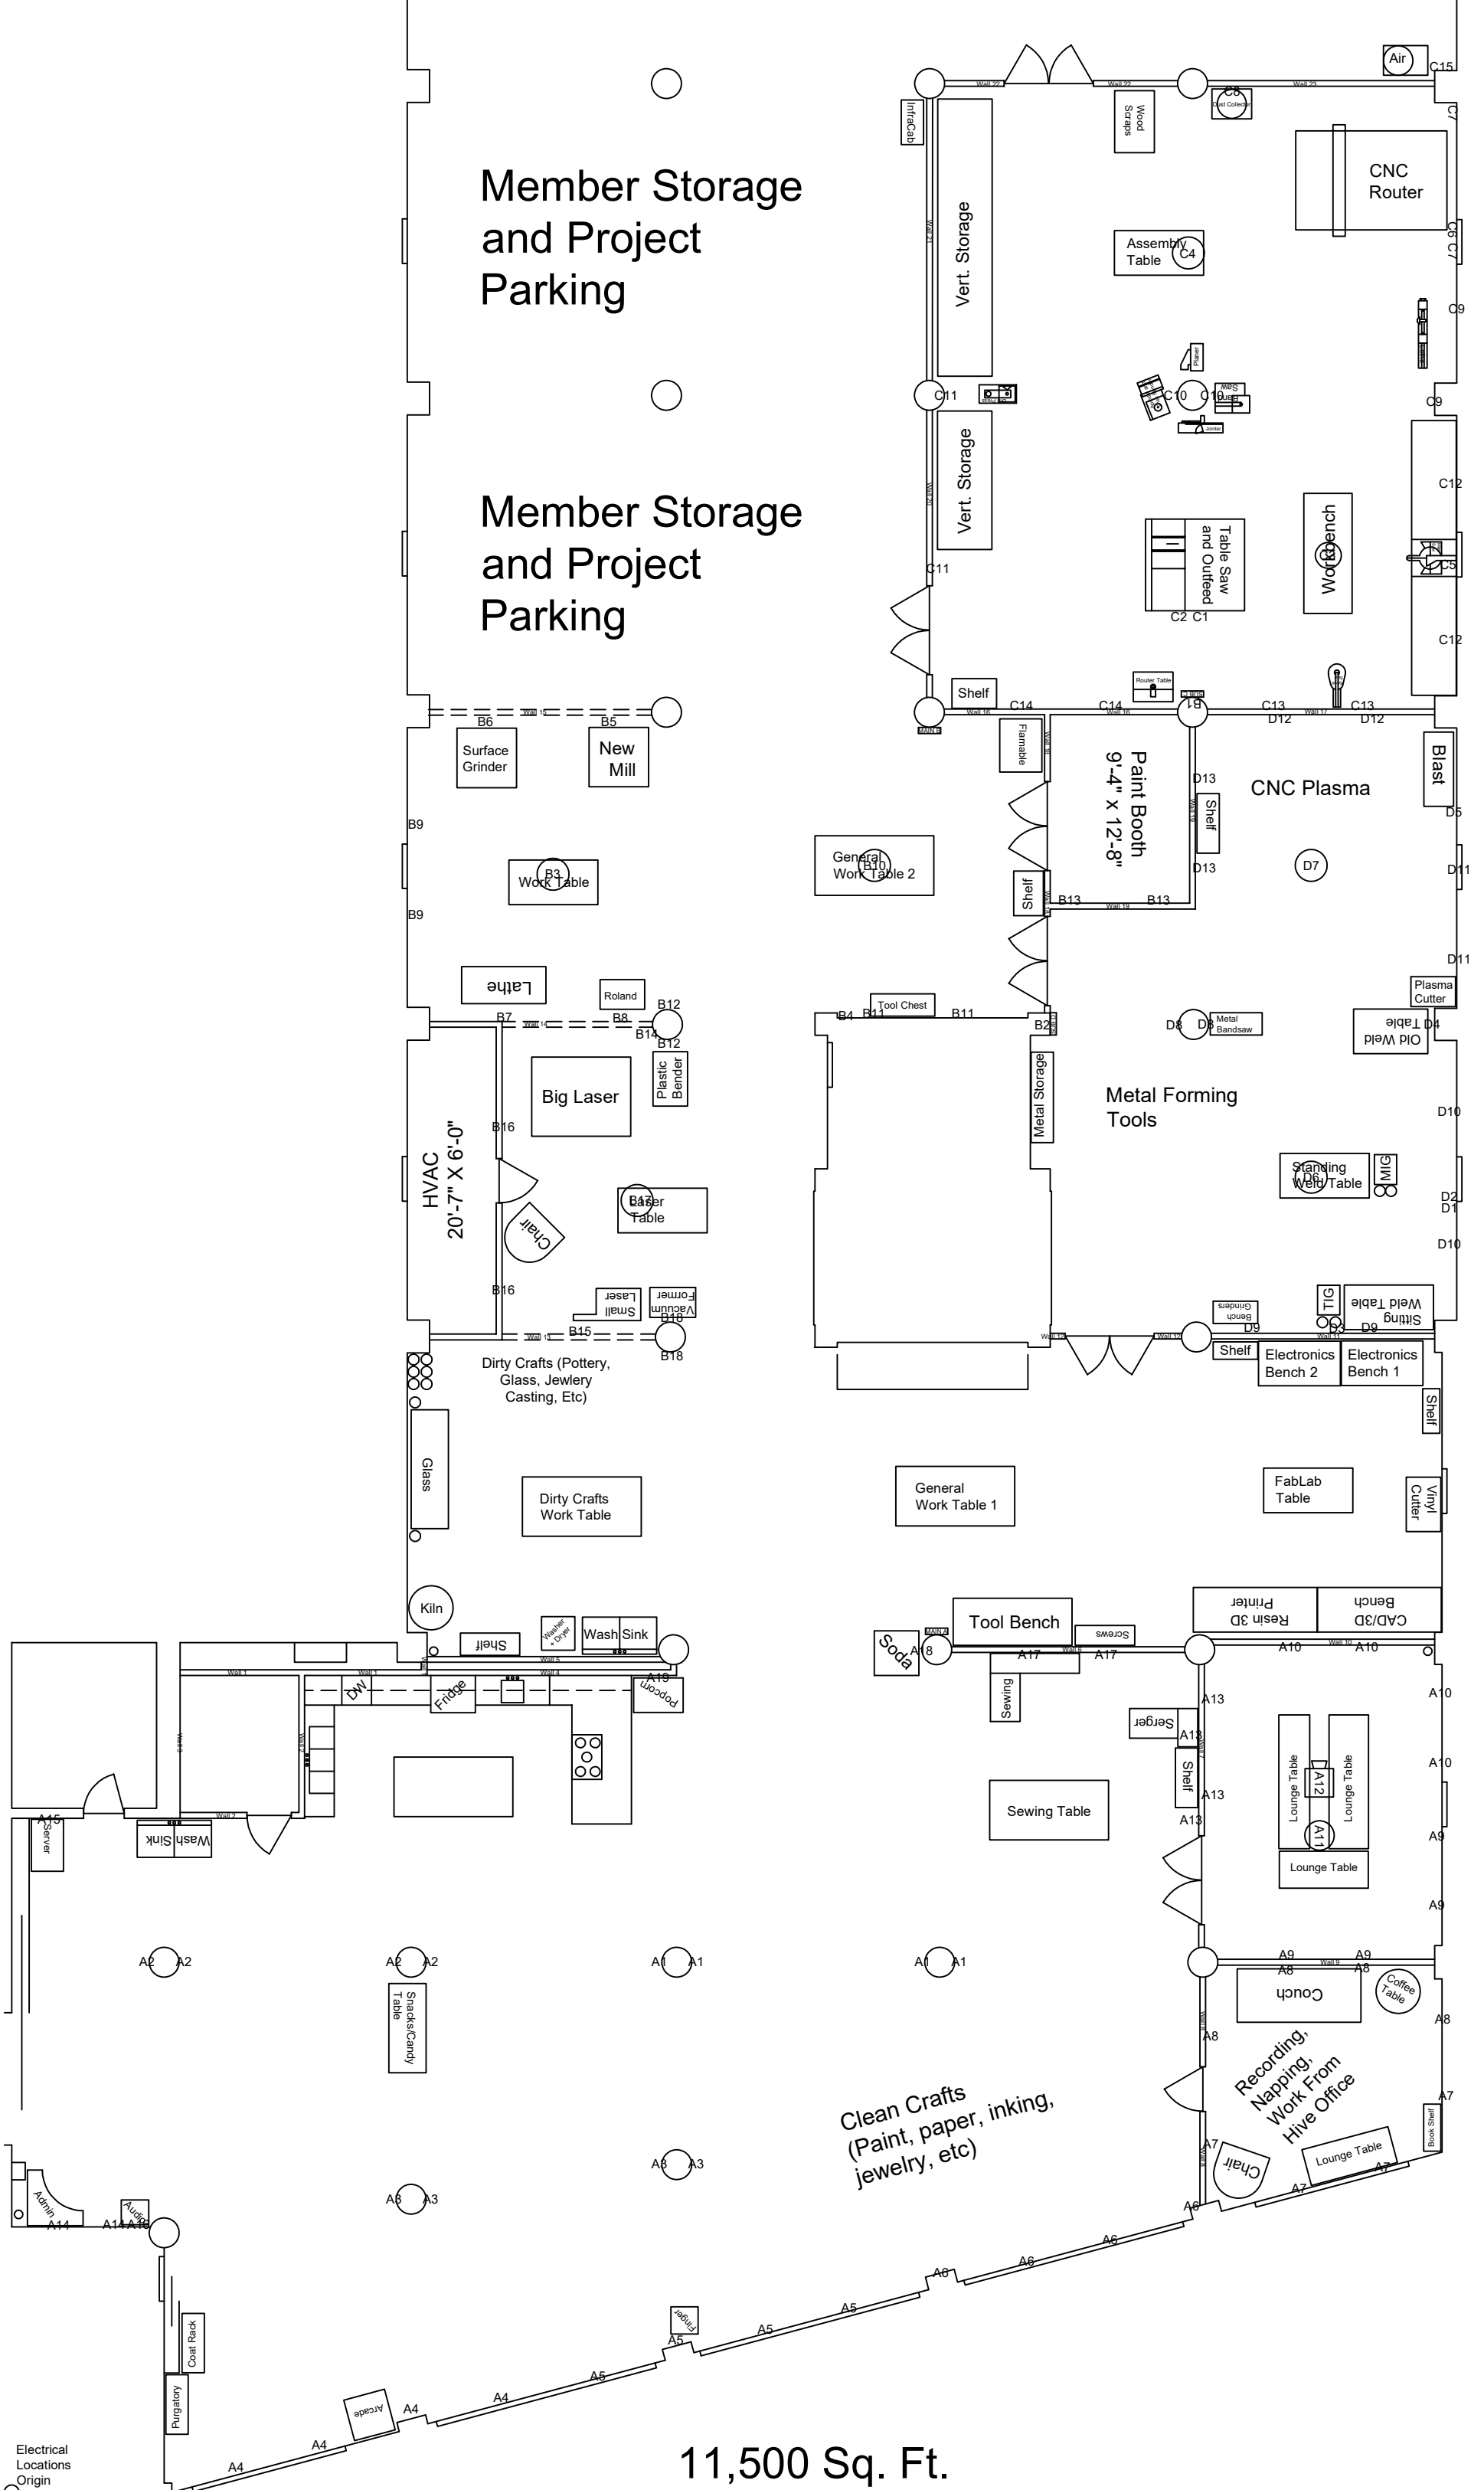

Member Storage
and Project
Parking

Member Storage
and Project
Parking

11,500 Sq. Ft.