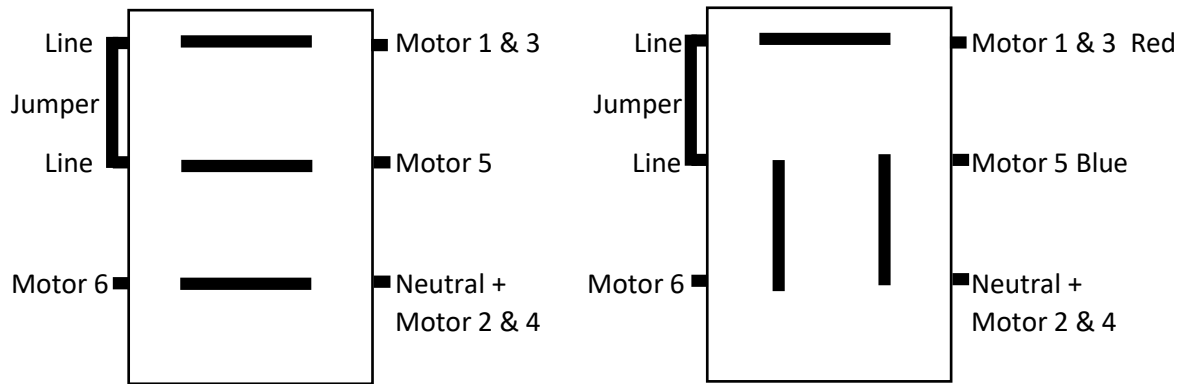

Enco Mill Drill Internal Motor Wiring

Color Motor to Switch

- 1 Red = Neutral
- 2 Black = Line
- 3 Red = Neutral
- 4 Black = Line
- 5 Brown
- 6 Blue

New RS-5 Switch

Rotation < Forward

Reverse >