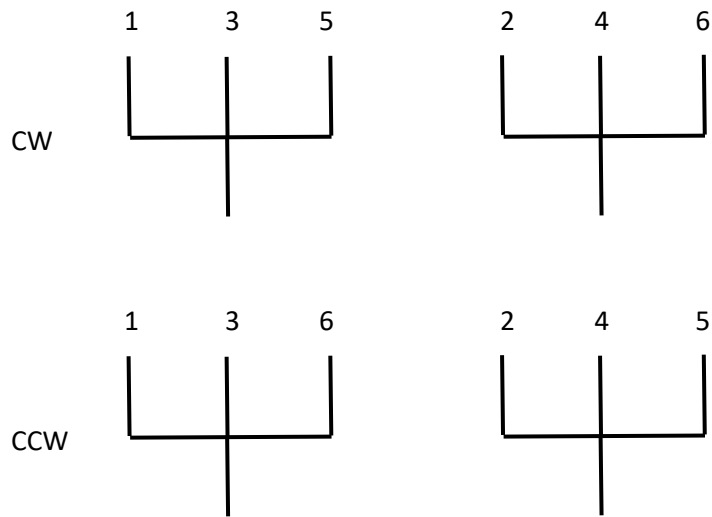

Enco Mill Drill Internal Motor Wiring

Color Motor to Switch

- 1 Red = Neutral
- 2 Black = Line
- 3 Red = Neutral
- 4 Black = Line
- 5 Brown
- 6 Blue

New RS-5 Switch

Rotation < Forward

Reverse >